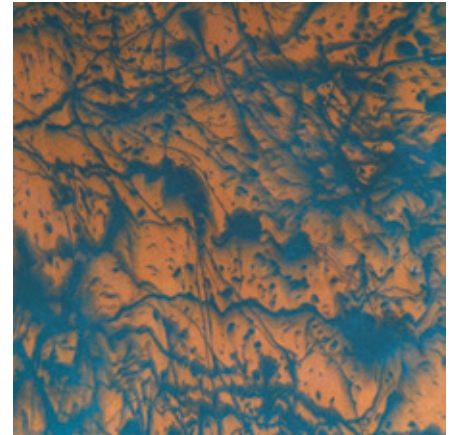

Dazzle Effects Index

westcoat®
SPECIALTY COATING SYSTEMS

This chart is for reference only. Viewing any color chart is less accurate than a cured sample. Please apply sample on site before beginning any project.

DE003