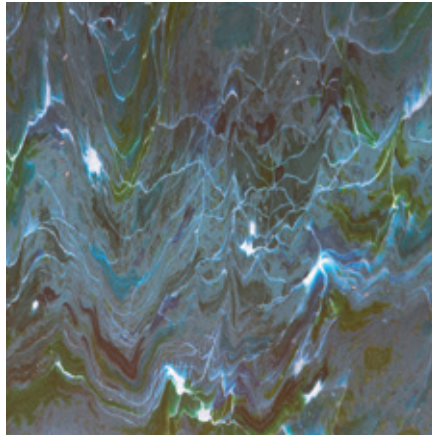

Dazzle Effects Index

westcoat®
SPECIALTY COATING SYSTEMS

This chart is for reference only. Viewing any color chart is less accurate than a cured sample. Please apply sample on site before beginning any project.

DE002