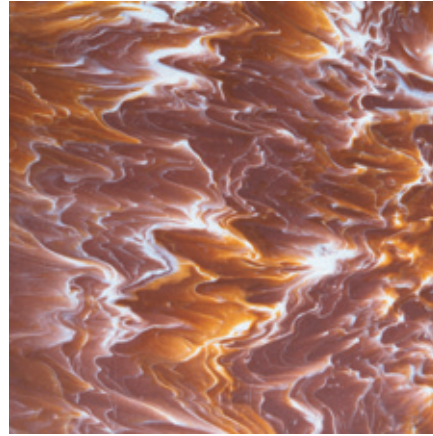

I N D E X

DE014

	Primer Color	EC-38 Base Color	SC-36 Accent Color(s)	EC-38 Highlight Color(s)
DE001	Deep Tan	Cafe	N/A	Mocha
DE002	Slate Blue	Sapphire	Blue, Navy, Yellow, Aquamarine, Green	Pearl
DE003	Deep Tan	Sunset	N/A	Sapphire
DE004	White	Bamboo	N/A	Cafe & Sapphire
DE005	White	Pearl	N/A	Taupe & Mocha
DE006	White	Pearl	Red, Purple, Green, Blue, Pink, Navy, Aquamarine, Yellow & Burnt Orange	N/A
DE007	White	Taupe	N/A	Topaz & Turquoise
DE008	White	Pearl	N/A	Sage & Sapphire
DE009	Lawn Green	Jade	Green	Sage
DE010	White	Taupe	Gray	Pearl
DE011	White	Pearl	Purple, Pink, Burnt Orange & Red	Sapphire & Chartreuse
DE012	White	Chartreuse	N/A	Topaz, Sapphire & Turquoise
DE013	White	Topaz	Green & Aquamarine	Graphite & Marine
DE014	Tile Red	Ruby	Red	Pearl
DE015	White	Taupe	N/A	Silver & Graphite

CAUTION:

Color and effect will vary greatly and be mottled. This index is for reference only. Please request an actual sample and apply sample on site before beginning any project. Please contact your distributor or a Westcoat representative for detailed Dazzle Effects instructions.