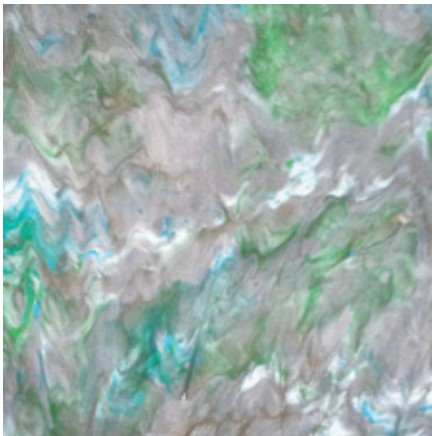

I N D E X

DE013

	Primer Color	EC-38 Base Color	SC-36 Accent Color(s)	EC-38 Highlight Color(s)
DE001	Deep Tan	Cafe	N/A	Mocha
DE002	Slate Blue	Sapphire	Blue, Navy, Yellow, Aquamarine, Green	Pearl
DE003	Deep Tan	Sunset	N/A	Sapphire
DE004	White	Bamboo	N/A	Cafe & Sapphire
DE005	White	Pearl	N/A	Taupe & Mocha
DE006	White	Pearl	Red, Purple, Green, Blue, Pink, Navy, Aquamarine, Yellow & Burnt Orange	N/A
DE007	White	Taupe	N/A	Topaz & Turquoise
DE008	White	Pearl	N/A	Sage & Sapphire
DE009	Lawn Green	Jade	Green	Sage
DE010	White	Taupe	Gray	Pearl
DE011	White	Pearl	Purple, Pink, Burnt Orange & Red	Sapphire & Chartreuse
DE012	White	Chartreuse	N/A	Topaz, Sapphire & Turquoise
DE013	White	Topaz	Green & Aquamarine	Graphite & Marine
DE014	Tile Red	Ruby	Red	Pearl
DE015	White	Taupe	N/A	Silver & Graphite

CAUTION:

Color and effect will vary greatly and be mottled. This index is for reference only. Please request an actual sample and apply sample on site before beginning any project. Please contact your distributor or a Westcoat representative for detailed Dazzle Effects instructions.