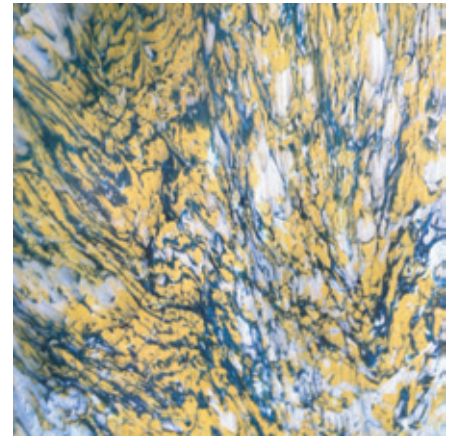

I N D E X

DE012

	Primer Color	EC-38 Base Color	SC-36 Accent Color(s)	EC-38 Highlight Color(s)
DE001	Deep Tan	Cafe	N/A	Mocha
DE002	Slate Blue	Sapphire	Blue, Navy, Yellow, Aquamarine, Green	Pearl
DE003	Deep Tan	Sunset	N/A	Sapphire
DE004	White	Bamboo	N/A	Cafe & Sapphire
DE005	White	Pearl	N/A	Taupe & Mocha
DE006	White	Pearl	Red, Purple, Green, Blue, Pink, Navy, Aquamarine, Yellow & Burnt Orange	N/A
DE007	White	Taupe	N/A	Topaz & Turquoise
DE008	White	Pearl	N/A	Sage & Sapphire
DE009	Lawn Green	Jade	Green	Sage
DE010	White	Taupe	Gray	Pearl
DE011	White	Pearl	Purple, Pink, Burnt Orange & Red	Sapphire & Chartreuse
DE012	White	Chartreuse	N/A	Topaz, Sapphire & Turquoise
DE013	White	Topaz	Green & Aquamarine	Graphite & Marine
DE014	Tile Red	Ruby	Red	Pearl
DE015	White	Taupe	N/A	Silver & Graphite

CAUTION:

Color and effect will vary greatly and be mottled. This index is for reference only. Please request an actual sample and apply sample on site before beginning any project. Please contact your distributor or a Westcoat representative for detailed Dazzle Effects instructions.